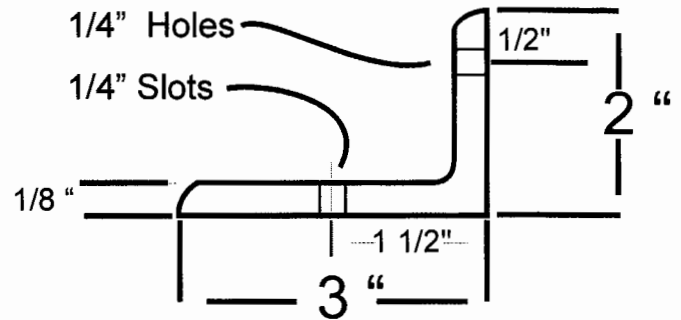

Item Number 20394
24" Pre-Drilled Aluminum Fence
(no fence opening)

Front View

End View

(Not to Scale)

Rear View