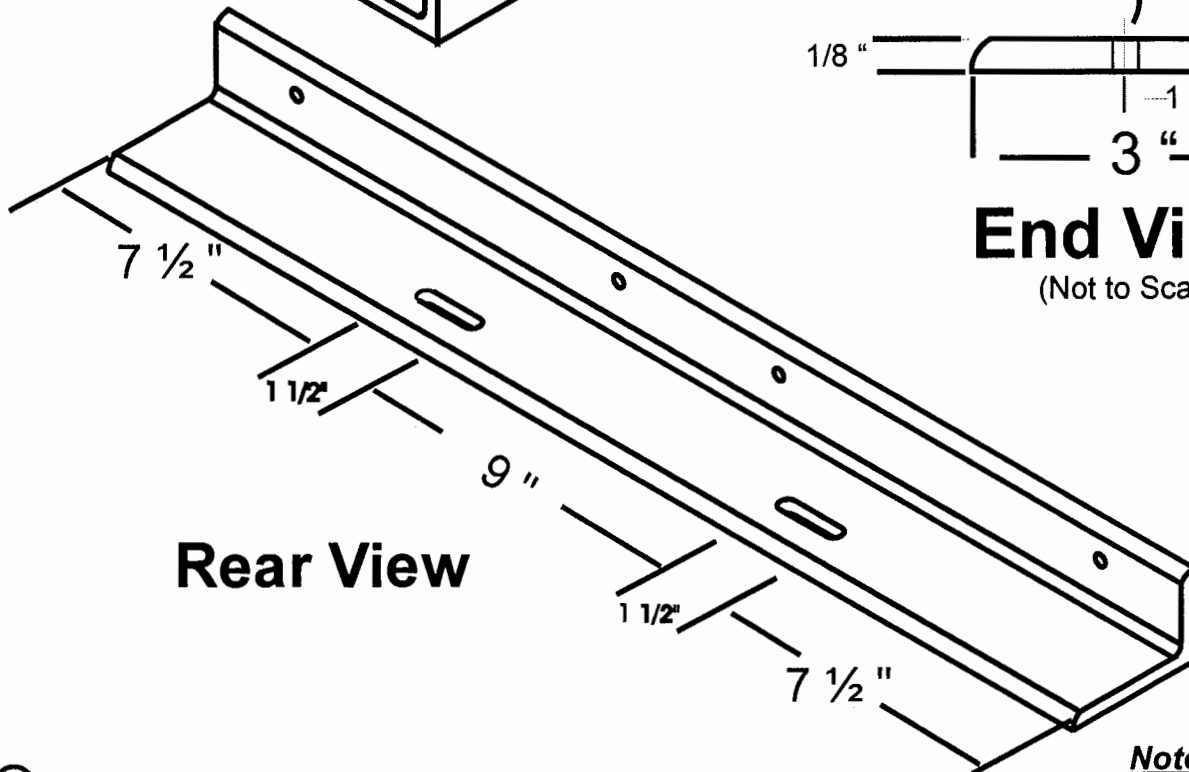

Item Number 20394
24" Pre-Drilled Aluminum Fence
(no fence opening)

Front View

End View

(Not to Scale)

Rear View