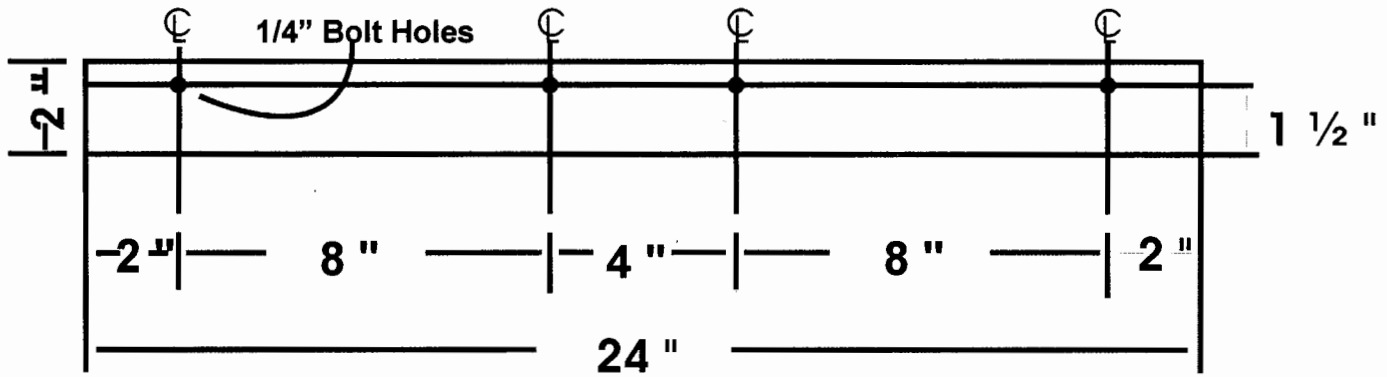

Item Number 20394
24" Pre-Drilled Aluminum Fence
(no fence opening)

Front View

End View

(Not to Scale)

Rear View