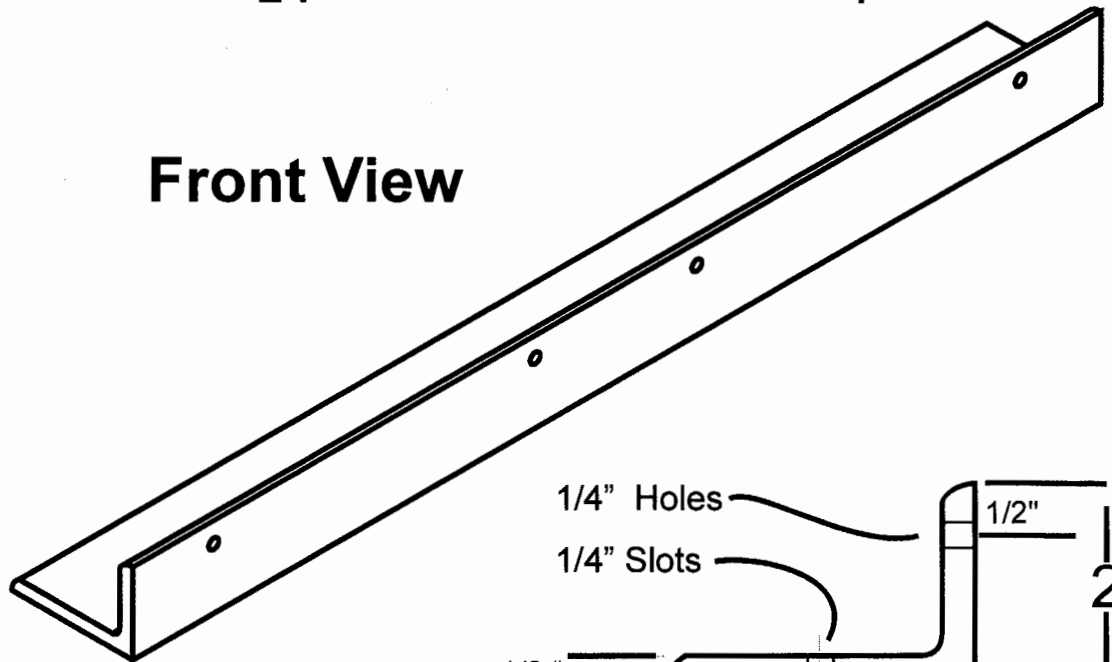

Item Number 20394
24" Pre-Drilled Aluminum Fence
(no fence opening)

Front View

End View

(Not to Scale)

Rear View