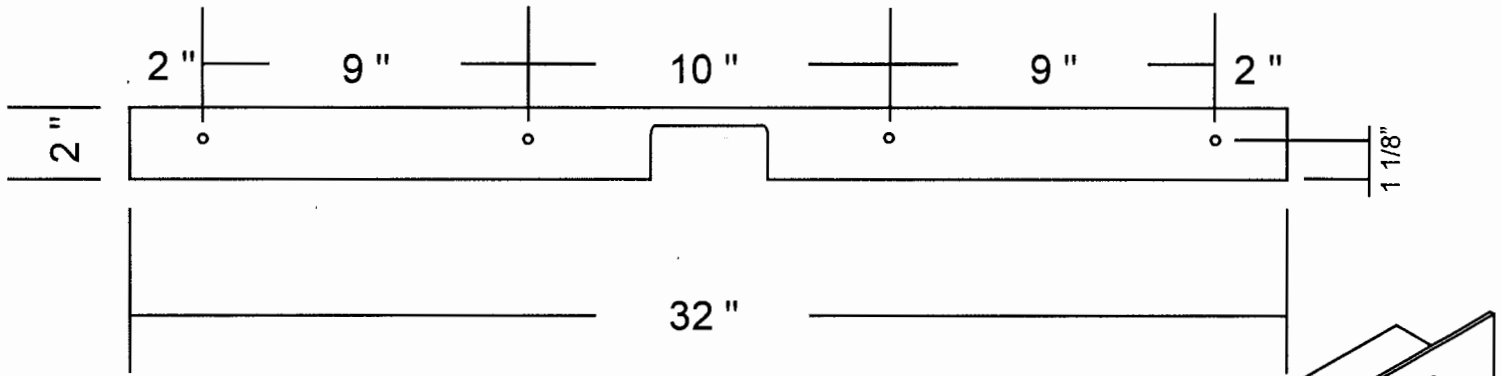

**Item Number 20395**  
**32" Pre-Drilled Aluminum Fence**  
**(with fence opening)**

**Front View**

**Rear View**

**End View**

(Not to scale)