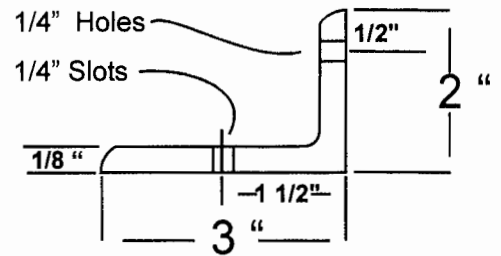

**Item Number 20395**  
**32" Pre-Drilled Aluminum Fence**  
**(with fence opening)**

**Front View**

**Rear View**

**End View**

(Not to scale)