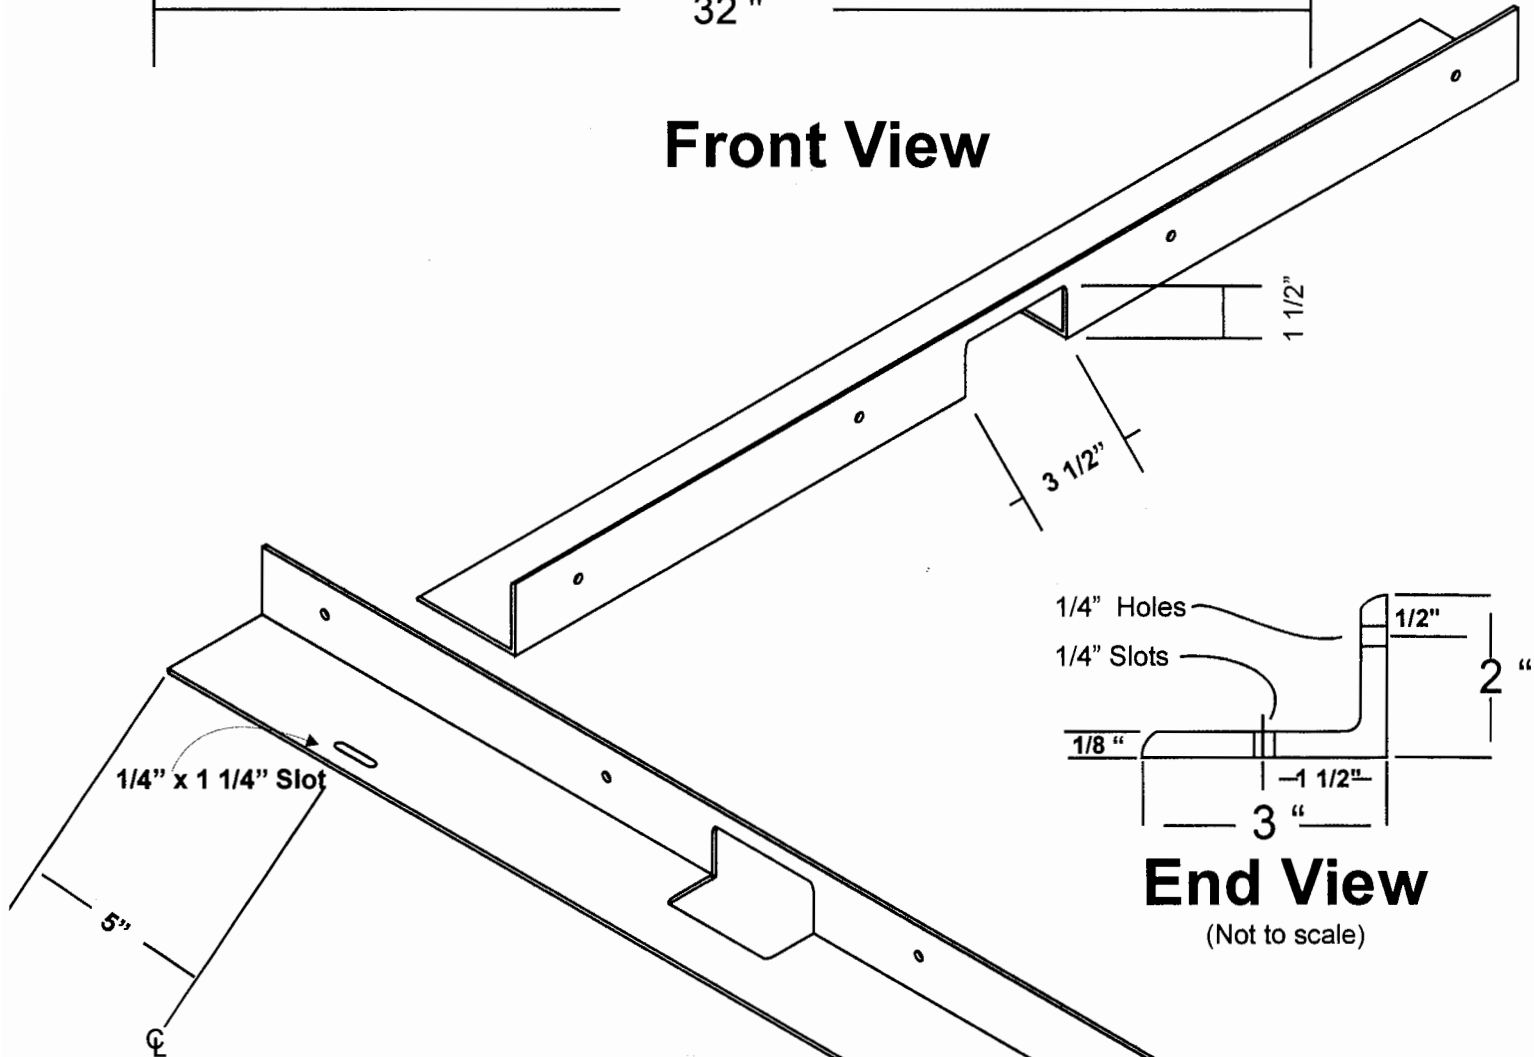

**Item Number 20395**  
**32" Pre-Drilled Aluminum Fence**  
**(with fence opening)**

**Front View**

**Rear View**

**End View**

(Not to scale)